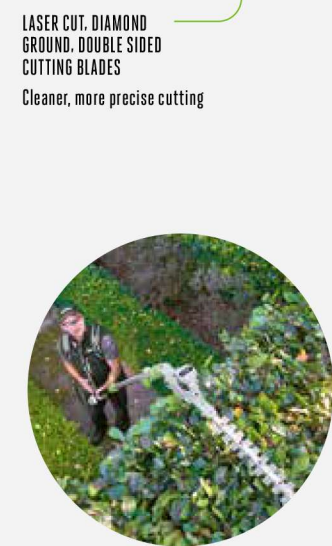

PSX2500 PROFESSIONAL-X TELESCOPIC PRUNING SAW ATTACHMENT

For use with the EGO Power+ Professional-X Telescopic Pole (sold separately). Cut through branches up to 200mm in diameter with ease.