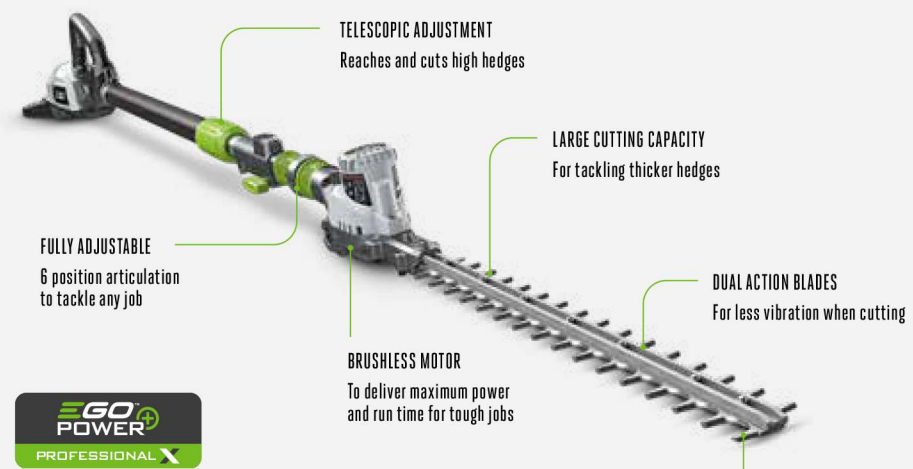

EGO™

POWER ⁺ PROFESSIONAL X
TELESCOPIC POLE SYSTEM

MAXIMUM REACH, MANOEUVRABILITY AND CUTTING
POWER FOR HIGH BRANCHES AND HEDGES.

REACH HIGH BRANCHES WITHOUT ADDITIONAL EQUIPMENT

EGO's Telescopic Pole system enables you to work on those harder-to-reach jobs with ease.

REAR FOOT
Replaceable carrying handle, protection against bumping and dropping

PPX1000 PROFESSIONAL-X TELESCOPIC POLE

Use with the EGO Power+ Professional-X Pruning Saw and Hedge Trimmer attachments*, and with any of EGO's 56V ARC Lithium™ batteries. Extends up to 4m** in length to easily reach high branches and hedges, and ideal for low hedges when set to a shorter extension.

	PPX1000
LENGTH	172 - 265cm
IP CLASS	IPX4
SPEED CONTROL	Variable speed 2 triggers
SHAFT MATERIAL	Oval, rubber sleeve
WEIGHT WITHOUT BATTERY	3.5kg
DOMESTIC WARRANTY	5 years
PROFESSIONAL WARRANTY	3 years
AVAILABLE AS A KIT*	PPCX1000: Includes telescopic pole, pruning saw attachment and hedge trimmer attachment

*Without battery and charger.

PTX5100 PROFESSIONAL-X TELESCOPIC HEDGE TRIMMER ATTACHMENT

For use with the EGO Power+ Professional-X Telescopic Pole (sold separately). Cut branches up to 26mm with ease. Tackle hard-to-reach areas with 6-position articulation and twist rotation.