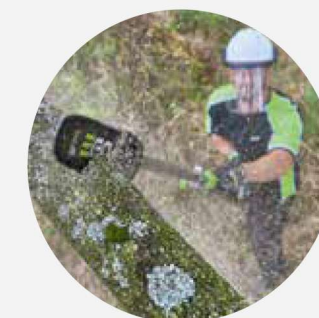

PTX5100
BLADE LENGTH	51cm
BLADE GAP	26mm
BLADE TOOTH DEPTH	1.8mm
RUN TIME*	2.5Ah Up to 65 mins 4.0Ah Up to 95 mins 5.0Ah Up to 120 mins 6.0Ah Up to 140 mins 7.5Ah Up to 210 mins 10.0Ah Up to 260 mins 12.0Ah Up to 310 mins
SPEED CONTROL	Variable Speed
NO LOAD SPEEDS	3,000spm
BLADE TYPE	Laser cut, diamond ground
CUTTING ACTION	Dual action double sided
BLADE TIP PROTECTOR	No
NOISE RATING LpA/LwA	83 dB(A) 94 dB(A)
ROTATING GEARHEAD	Up 45° to down 70° Left and right +90° to -90°
WEIGHT WITHOUT BATTERY	2.3kg
MOTOR TYPE	Brushless
VIBRATION (M/S²)	1.3m/s² - 1.5m/s²
DOMESTIC WARRANTY	5 years
PROFESSIONAL WARRANTY	3 years
AVAILABLE AS A KIT**	PPCX1000: Includes telescopic pole, pruning saw attachment and hedge trimmer attachment

*Run time may vary and depend on the battery used, charge level of battery, condition of hedge and user's operation technique. **Without battery and charger.

	PSX2500
BAR LENGTH	25cm
CHAIN TYPE	90PX040X (Pitch 3/8", Gauge 1.1mm)
CHAIN SPEED	22m/s
RUN TIME*	2.5Ah Up to 110 cuts 4.0Ah Up to 182 cuts 5.0Ah Up to 231 cuts 6.0Ah Up to 280 cuts 7.5Ah Up to 379 cuts 10.0Ah Up to 455 cuts 12.0Ah Up to 545 cuts
SPEED CONTROL	Variable Speed
TOTAL LENGTH	140cm
TOTAL EXTENDED LENGTH	400cm
OIL TANK CAPACITY	180ml with worm gear
NOISE RATING LpA/LwA	85 dB(A) / 99 dB(A)
WEIGHT WITHOUT BATTERY	2.2kg
MOTOR TYPE	Brushless
VIBRATION (M/S²)	1.2m/s²
DOMESTIC WARRANTY	5 years
PROFESSIONAL WARRANTY	3 years
AVAILABLE AS A KIT**	PPCX1000: Includes telescopic pole, pruning saw attachment and hedge trimmer attachment

*Number of cuts may vary and depend on the battery used, charge level of battery and user's operation technique. Based on 100mm x 100mm cuts. **Without battery and charger.

*The Telescopic Pruning Saw attachment and the Telescopic Hedge Trimmer can be purchased separately.
**Depending on which attachment.