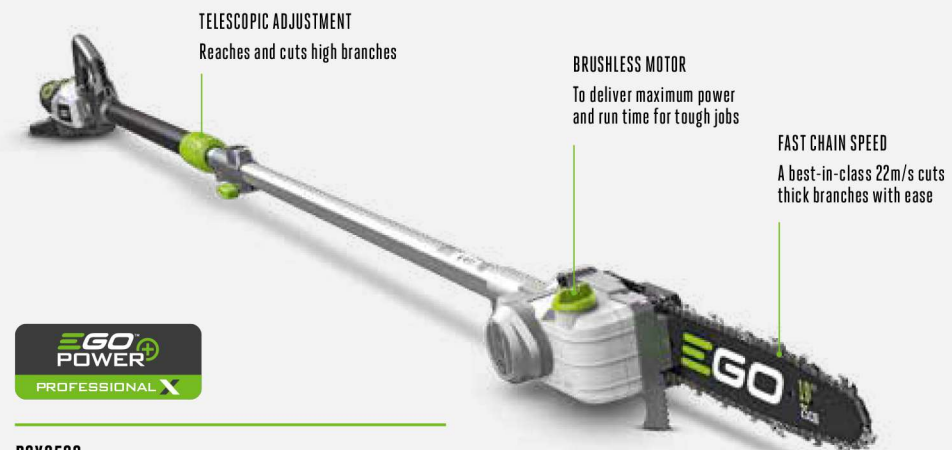

EGO™

POWER ⁺ PROFESSIONAL X
TELESCOPIC POLE SYSTEM

MAXIMUM REACH, MANOEUVRABILITY AND CUTTING
POWER FOR HIGH BRANCHES AND HEDGES.

REACH HIGH BRANCHES WITHOUT ADDITIONAL EQUIPMENT

EGO's Telescopic Pole system enables you to work on those harder-to-reach jobs with ease.

REAR FOOT
Replaceable carrying handle, protection against bumping and dropping

PPX1000 PROFESSIONAL-X TELESCOPIC POLE

Use with the EGO Power+ Professional-X Pruning Saw and Hedge Trimmer attachments*, and with any of EGO's 56V ARC Lithium™ batteries. Extends up to 4m** in length to easily reach high branches and hedges, and ideal for low hedges when set to a shorter extension.

	PPX1000
LENGTH	172 - 265cm
IP CLASS	IPX4
SPEED CONTROL	Variable speed 2 triggers
SHAFT MATERIAL	Oval, rubber sleeve
WEIGHT WITHOUT BATTERY	3.5kg
DOMESTIC WARRANTY	5 years
PROFESSIONAL WARRANTY	3 years
AVAILABLE AS A KIT*	PPCX1000: Includes telescopic pole, pruning saw attachment and hedge trimmer attachment

*Without battery and charger.

PTX5100 PROFESSIONAL-X TELESCOPIC HEDGE TRIMMER ATTACHMENT

For use with the EGO Power+ Professional-X Telescopic Pole (sold separately). Cut branches up to 26mm with ease. Tackle hard-to-reach areas with 6-position articulation and twist rotation.