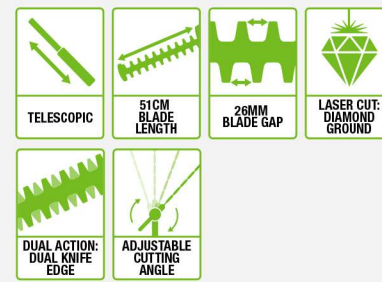

PROFESSIONAL-X TELESCOPIC HEDGE TRIMMER ATTACHMENT
Cut branches up to 26mm in diameter. 6-position articulation and additional twist rotation

PROFESSIONAL-X TELESCOPIC PRUNING SAW ATTACHMENT
The power, torque and chain-speed to cut branches up to 200mm in diameter

REAR FOOT
Replaceable carrying handle, protection against bumping and dropping

PPX1000 PROFESSIONAL-X TELESCOPIC POLE

Use with the EGO Power+ Professional-X Pruning Saw and Hedge Trimmer attachments*, and with any of EGO's 56V ARC Lithium™ batteries. Extends up to 4m** in length to easily reach high branches and hedges, and ideal for low hedges when set to a shorter extension.

	PPX1000
LENGTH	172 - 265cm
IP CLASS	IPX4
SPEED CONTROL	Variable speed 2 triggers
SHAFT MATERIAL	Oval, rubber sleeve
WEIGHT WITHOUT BATTERY	3.5kg
DOMESTIC WARRANTY	5 years
PROFESSIONAL WARRANTY	3 years
AVAILABLE AS A KIT*	PPCX1000: Includes telescopic pole, pruning saw attachment and hedge trimmer attachment

*Without battery and charger.

PTX5100 PROFESSIONAL-X TELESCOPIC HEDGE TRIMMER ATTACHMENT

For use with the EGO Power+ Professional-X Telescopic Pole (sold separately). Cut branches up to 26mm with ease. Tackle hard-to-reach areas with 6-position articulation and twist rotation.